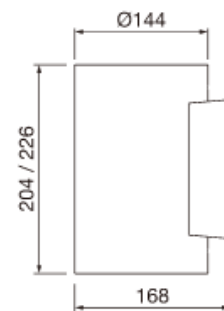

NAME.

EOS II Wall Light

Model WL022-UD40
Output 2*20W
Colour Black | Dark Grey

FEATURES.

- External flicker free driver
- High lumen efficiency
- Pure polyester powder painting
- Dali dimming control optional
- Available sizing options 24w (2*12w)
80w (2*40w)

SPECIFICATIONS.

Light Source	40w (2*20W)
Power Consumption	3800Lm
Real Lumen	3000k/4000k
Colour Temperature	Ra>90
CRI	RG1
Photobiological Risk	AC 220-240V
Input voltage	50
Beam angle (Deg)	Aluminium
Shell	IP65
IP grade	-
UGR	50,000
Life time	5 years
Warranty	

Size: Ø204x144

Cutout: