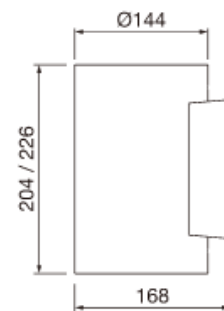

# EOS I Wall Light

Model WL022-D20  
Output 20W  
Colour Black | Dark Grey

## SPECIFICATIONS.

Light Source	
Power Consumption	20w
Real Lumen	1950Lm
Colour Temperature	3000k/4000k
CRI	Ra>90
Photobiological Risk	RG1
Input voltage	AC 220-240V
Beam angle (Deg)	50
Shell	Aluminium
IP grade	IP65
UGR	-
Life time	50,000
Warranty	5 years

Size: Ø204x144

Cutout: