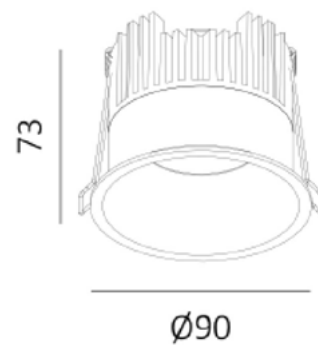

NAME.

Dima Deep 82

Model	DL01-103
Output	15w (350mA 36v)
Colour	White Black

FEATURES.

- Diffuser options include honeycomb, Low glare.
- High lumen efficiency.
- External flicker free driver
- Dimming : Triac, DALI, 0-10v.

SPECIFICATIONS.

Light Source	Citizen Chip
Power Consumption	15w
Real Lumen	1200lm
Colour Temperature	2700k 3000k 4000k
CRI	>90
Photobiological Risk	RG1
Input voltage	AC 220-240v
Beam angle (Deg)	15 24 36
Shell	Aluminium
IP grade	IP54
UGR	19
PF	0.9
Life time	50,000h
Warranty	5 years

 Cutout:82mm

 5-25mm