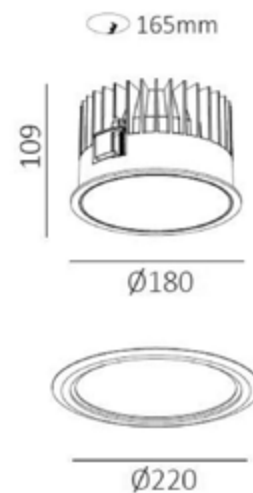

NAME.

Oli Deep

Model	DL012-253
Output (W)	25.2W (700mA, 36V)
Finish	Black White

FEATURES.

- Deep recessed & slim trim
- Interchangeable baffle in various finishing
- IP54 ingress protection
- Ultra low-glare

SPECIFICATIONS.

Light source	Citizen 1205
Power consumption total (W)	30W
Real lumen	2245lm
Colour temperature	2700K 3000K 4000K
CRI	≥90
Photobiological risk	RG1
Qty LEDs	1
Lm/Real W	81.64lm
Material	Aluminium
MacAdam steps	3
UGR	<19
Life time	50.000h L90B10
Warranty	5 years

200-210mm
5-25mm