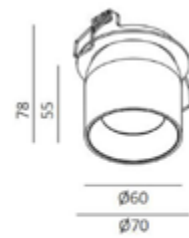

NAME.

Sienna

Model	SL02-93
Output (W)	200mA 36V 7.2W
Finish	Black White

FEATURES.

- Downlight for indoor use
- Stylish appearance
- Ceiling Recessed, spring type
- 45D tiltable & 355 Degree rotate

SPECIFICATIONS.

Light source	Citizen CLU028 1202
Power consumption total (W)	8W
Real lumen	550lm
Colour temperature	2700K 3000K 4000K
CRI	≥90
Photobiological risk	RG1
Qty LEDs	1
Lm/Real W	83
Material	Aluminium
MacAdam steps	3
UGR	19
Life time	50.000h L90B20
Warranty	5 years

62mm
5-25mm