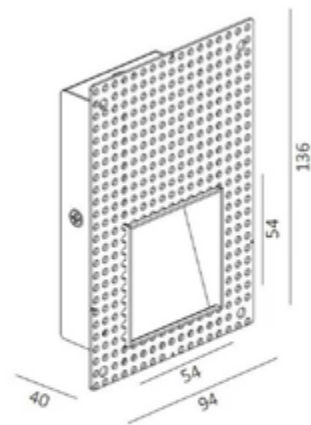

NAME.

Peep I

Model WL008-3
Output (W) DC24V 3W
Finish Black | White

FEATURES.

- Step Light for indoor use
- DC24V Constant Voltage

SPECIFICATIONS.

Light source	Osram 3030 Chip
Power consumption total (W)	3W
Real lumen	120lm
Colour temperature	2700K 3000K 4000K
CRI	90
Photobiological risk	RG1
Qty LEDs	3
Lm/Real W	40lm
Material	Aluminium
MacAdam steps	3
UGR	19
Life time	50.000h L90B20
Warranty	5 years

60*115mm
5-25mm